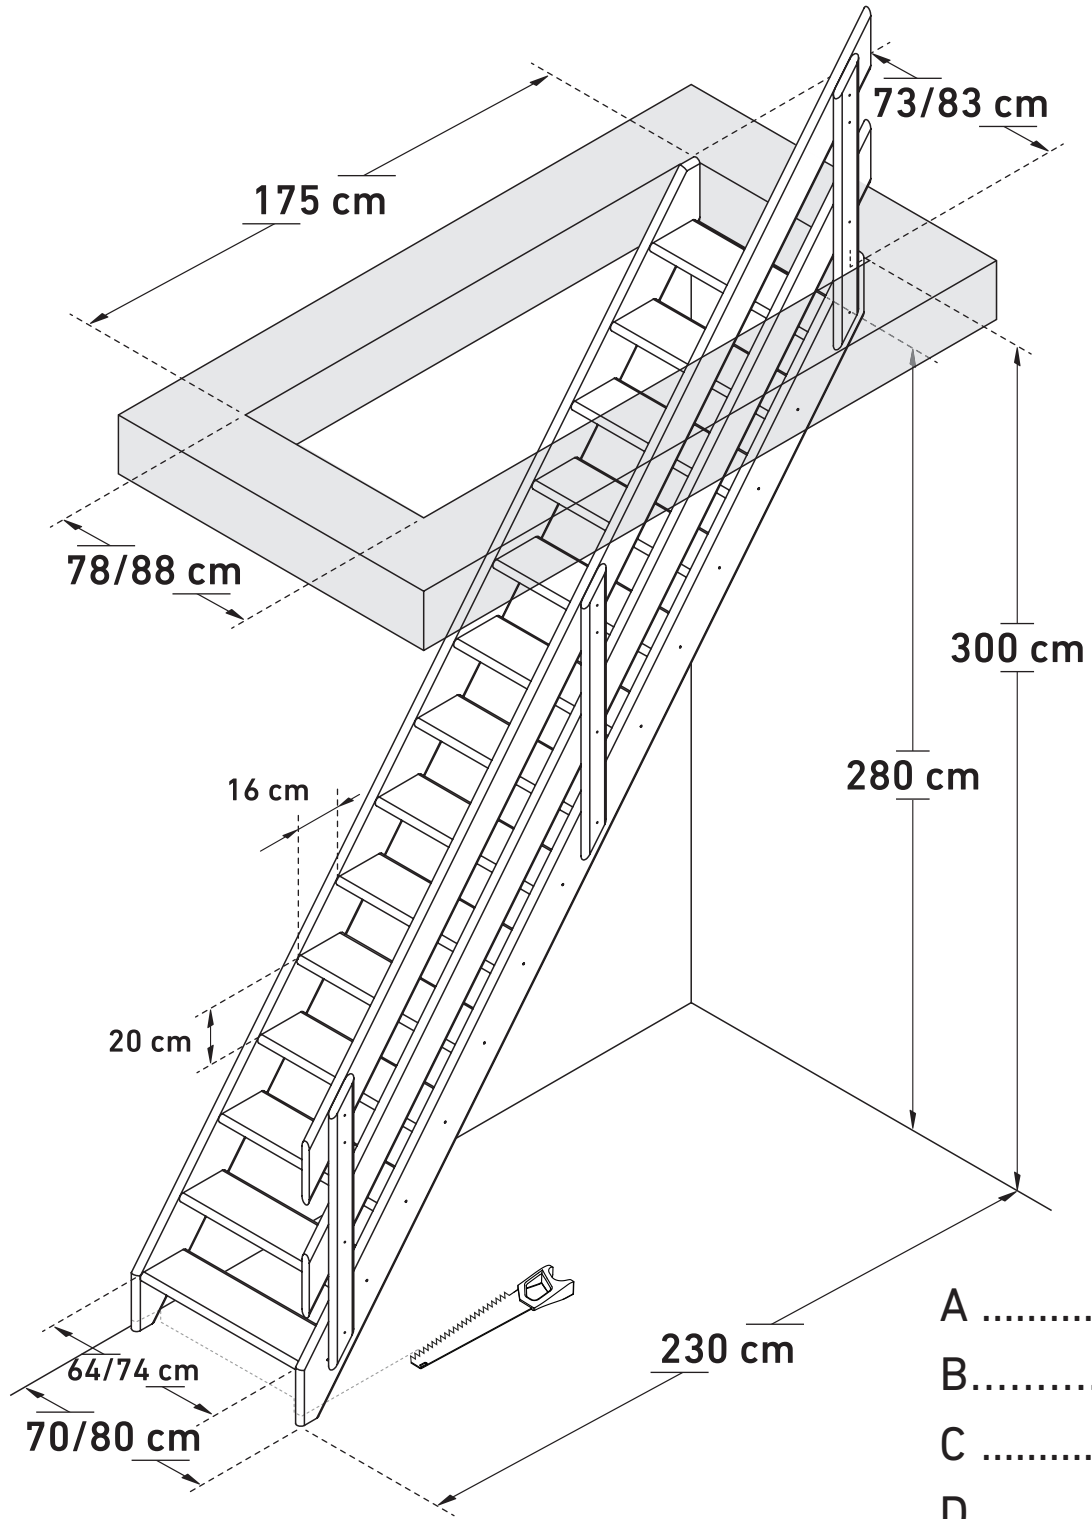

COTTAGE

**BANISTER | RAMPE | LEUNING | GELÄNDER
BARANDILLA | RAMPA | RINGHIERA | RAMPĂ**

- Acm
- Bcm
- Ccm
- Dcm
- Ecm
- Fcm

Max. total weight*
150 kg

Height
75 cm

Space saving
51,34°

Space, balusters
13 cm

COTTAGE MEDIUM/LARGE

*Maximum total weight recommended by manufacturer

| 01 | 02 | 03 | 04 |
|---|---|---|---|
| 29x139x3845 | 29x90x3780 | 29x90x1000 | Ø4x45 |
|  |  |  |  |
| x1 | x1 | x3 | x12 |

Ph2/3
Pz2/3

2

3 A

4

x6