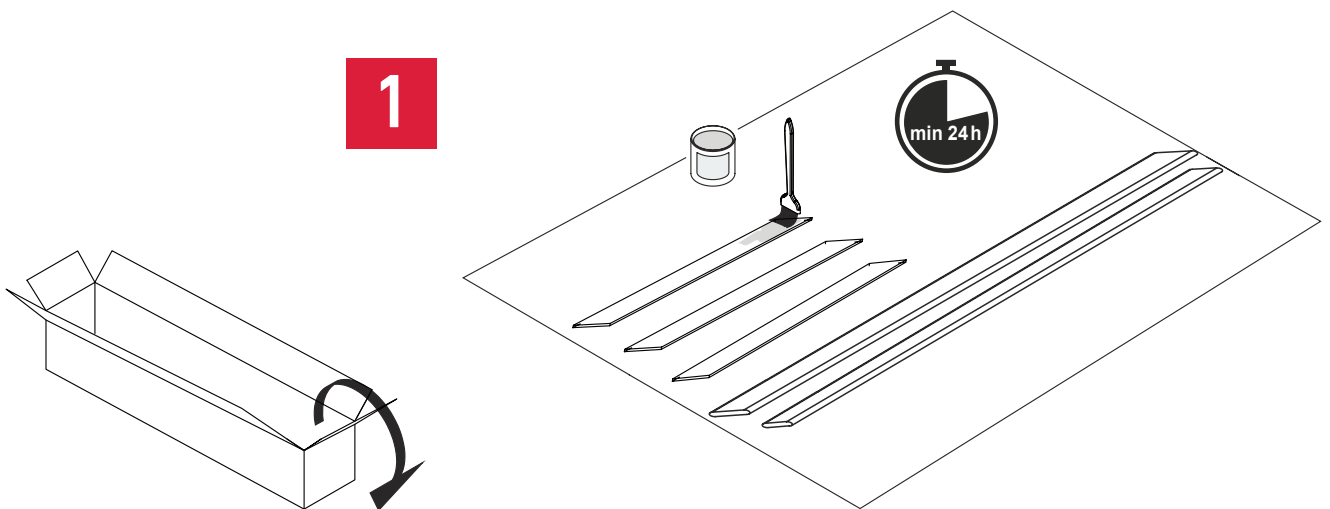

COTTAGE

**BANISTER | RAMPE | LEUNING | GELÄNDER
BARANDILLA | RAMPA | RINGHIERA | RAMPĂ**

- Acm
- Bcm
- Ccm
- Dcm
- Ecm
- Fcm

Max. total weight*
150 kg

Height
75 cm

Space saving
51,34°

Space, balusters
13 cm

COTTAGE MEDIUM/LARGE

*Maximum total weight recommended by manufacturer

| 01 | 02 | 03 | 04 |
|---|---|---|---|
| 29x139x3845 | 29x90x3780 | 29x90x1000 | Ø4x45 |
|  |  |  |  |
| x1 | x1 | x3 | x12 |

Ph2/3
Pz2/3