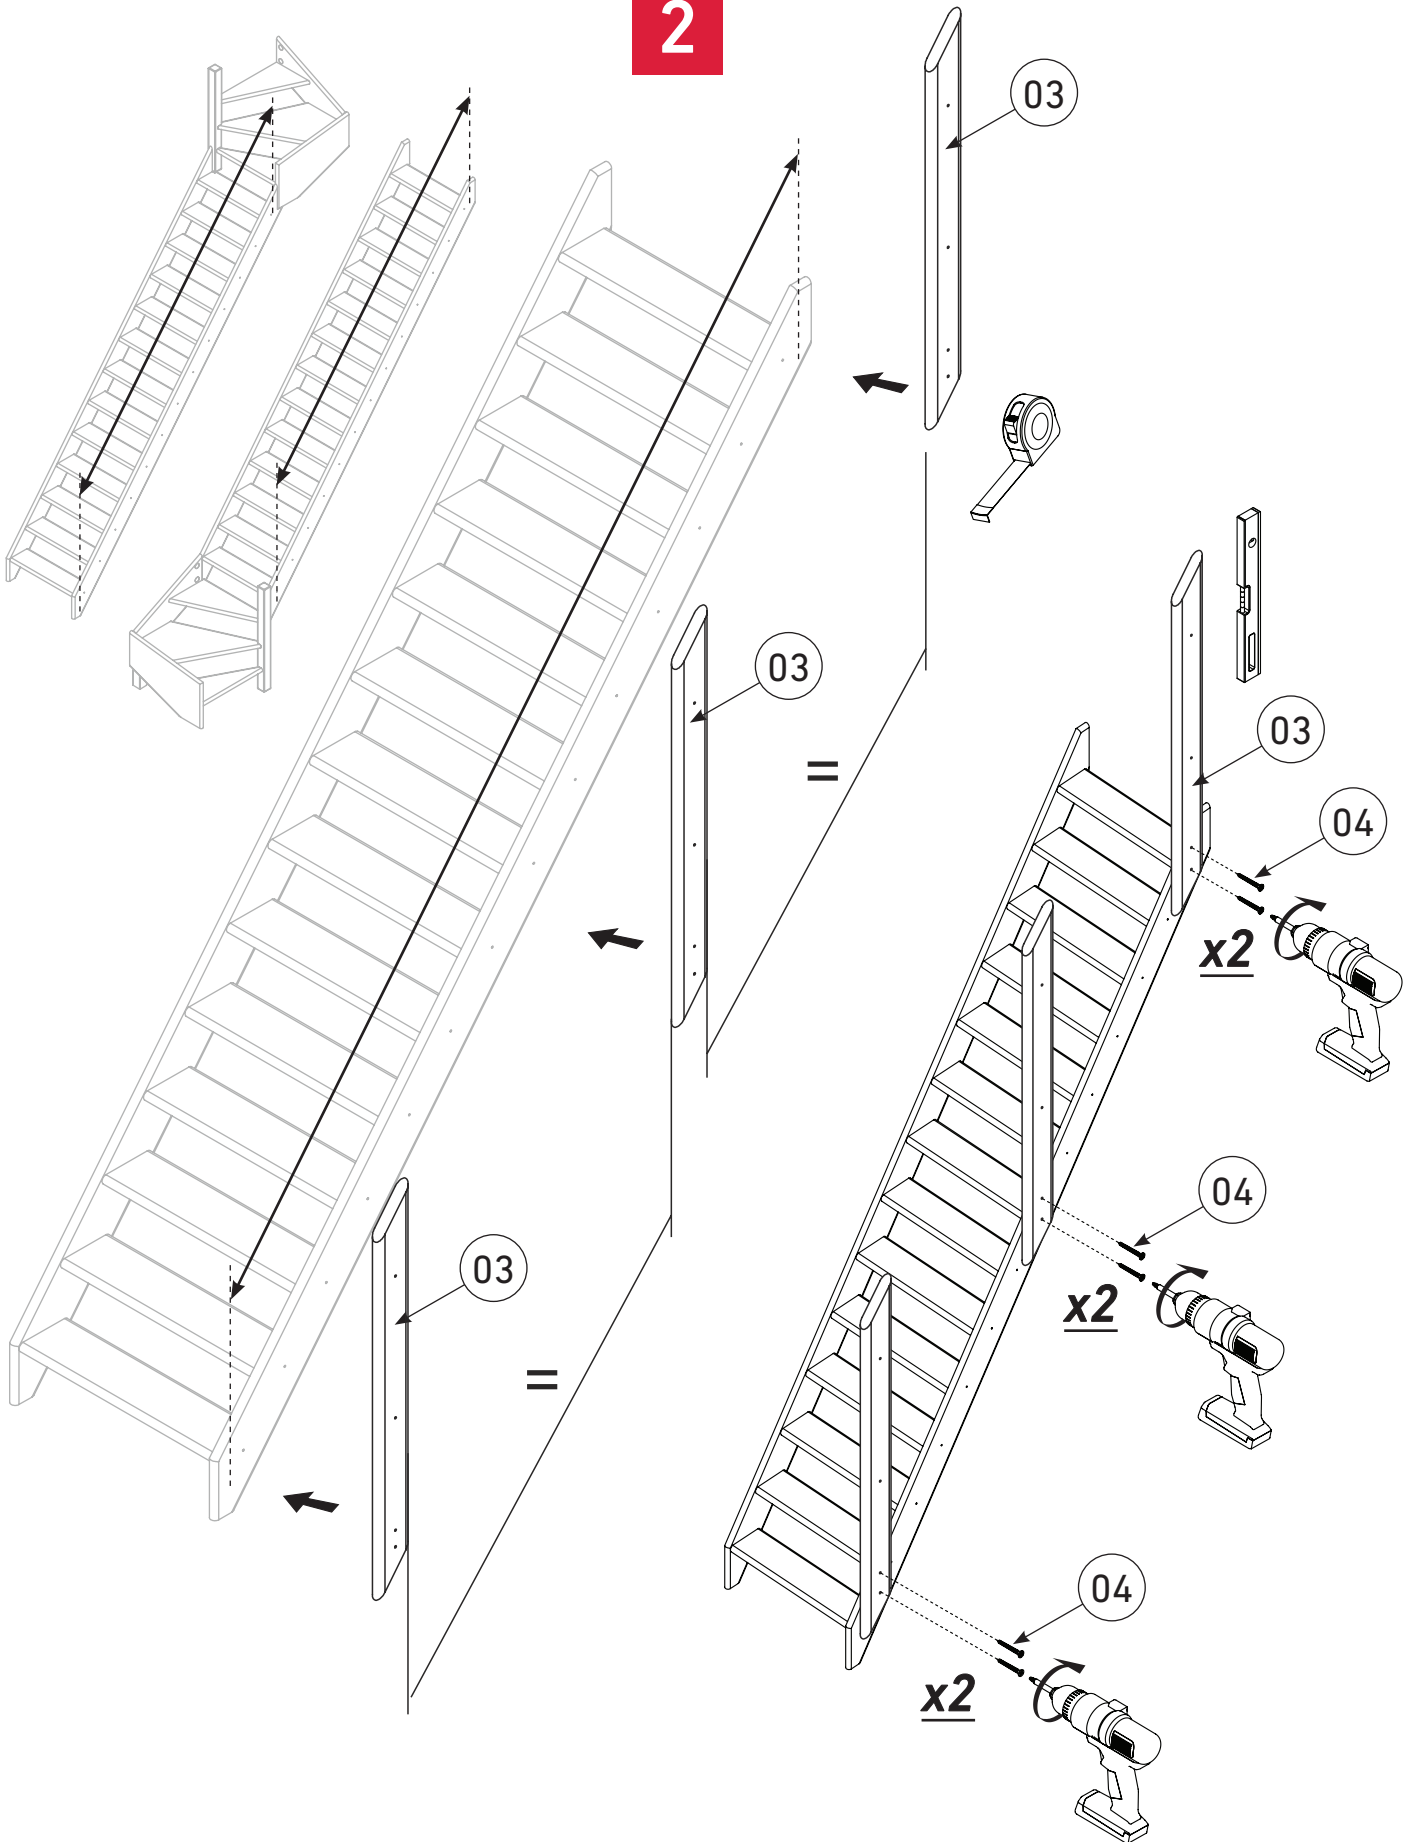

COTTAGE

**BANISTER | RAMPE | LEUNING | GELÄNDER
BARANDILLA | RAMPA | RINGHIERA | RAMPĂ**

- Acm
- Bcm
- Ccm
- Dcm
- Ecm
- Fcm

Max. total weight*
150 kg

Height
75 cm

Space saving
51,34°

Space, balusters
13 cm

COTTAGE MEDIUM/LARGE

*Maximum total weight recommended by manufacturer

| 01 | 02 | 03 | 04 |
|---|---|---|---|
| 29x139x3845 | 29x90x3780 | 29x90x1000 | Ø4x45 |
|  |  |  |  |
| x1 | x1 | x3 | x12 |

Ph2/3
Pz2/3

2

3 A

4

x6